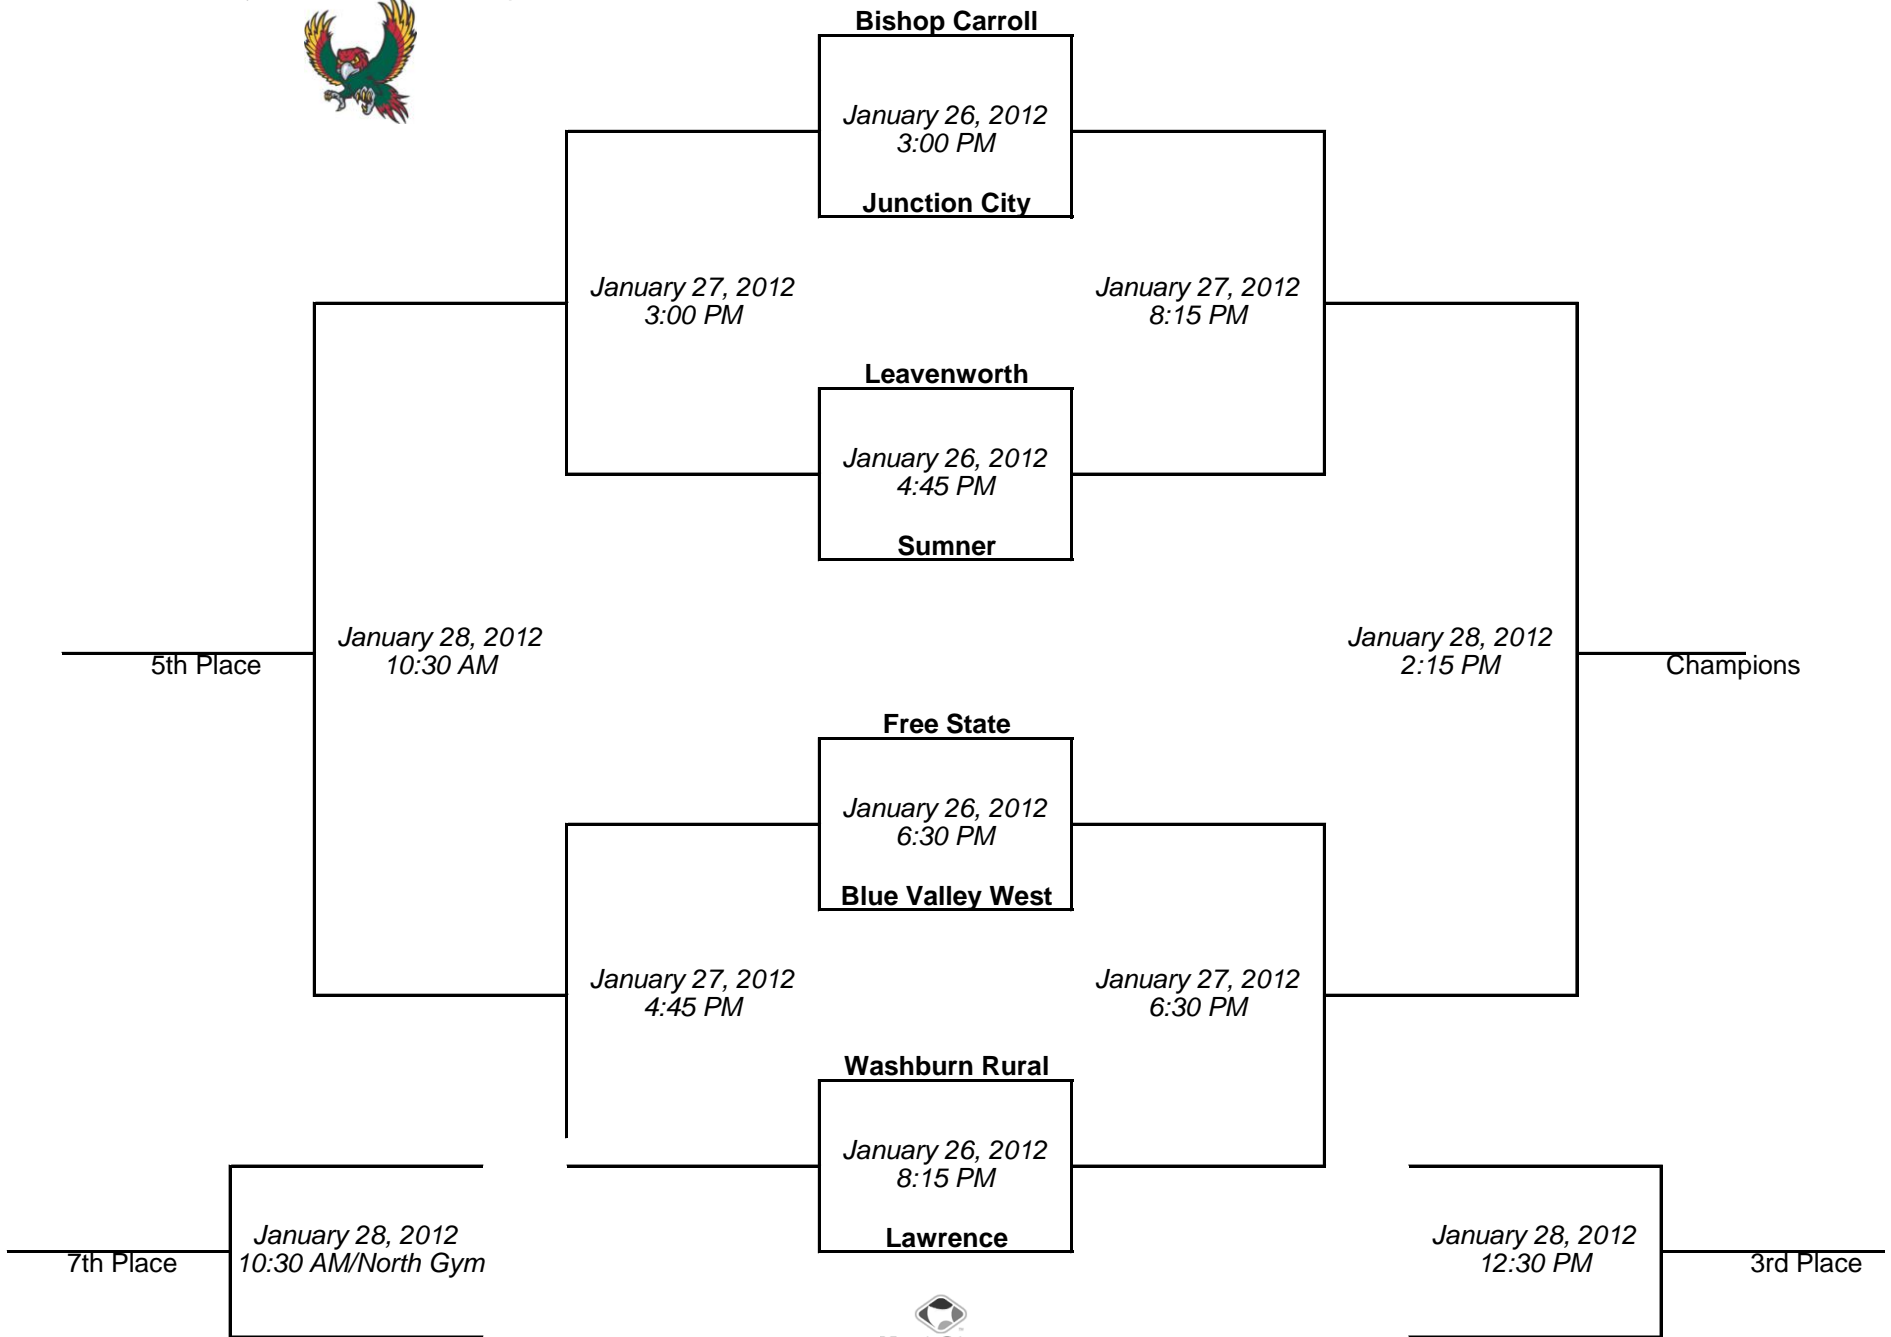

# 2012 Firebird Winter Classic

TEAM ON TOP OF BRACKET IS HOME TEAM  
AND SHOULD WEAR WHITE UNIFORMS

TEAM ON TOP OF BRACKET IS HOME TEAM  
AND SHOULD WEAR WHITE UNIFORMS